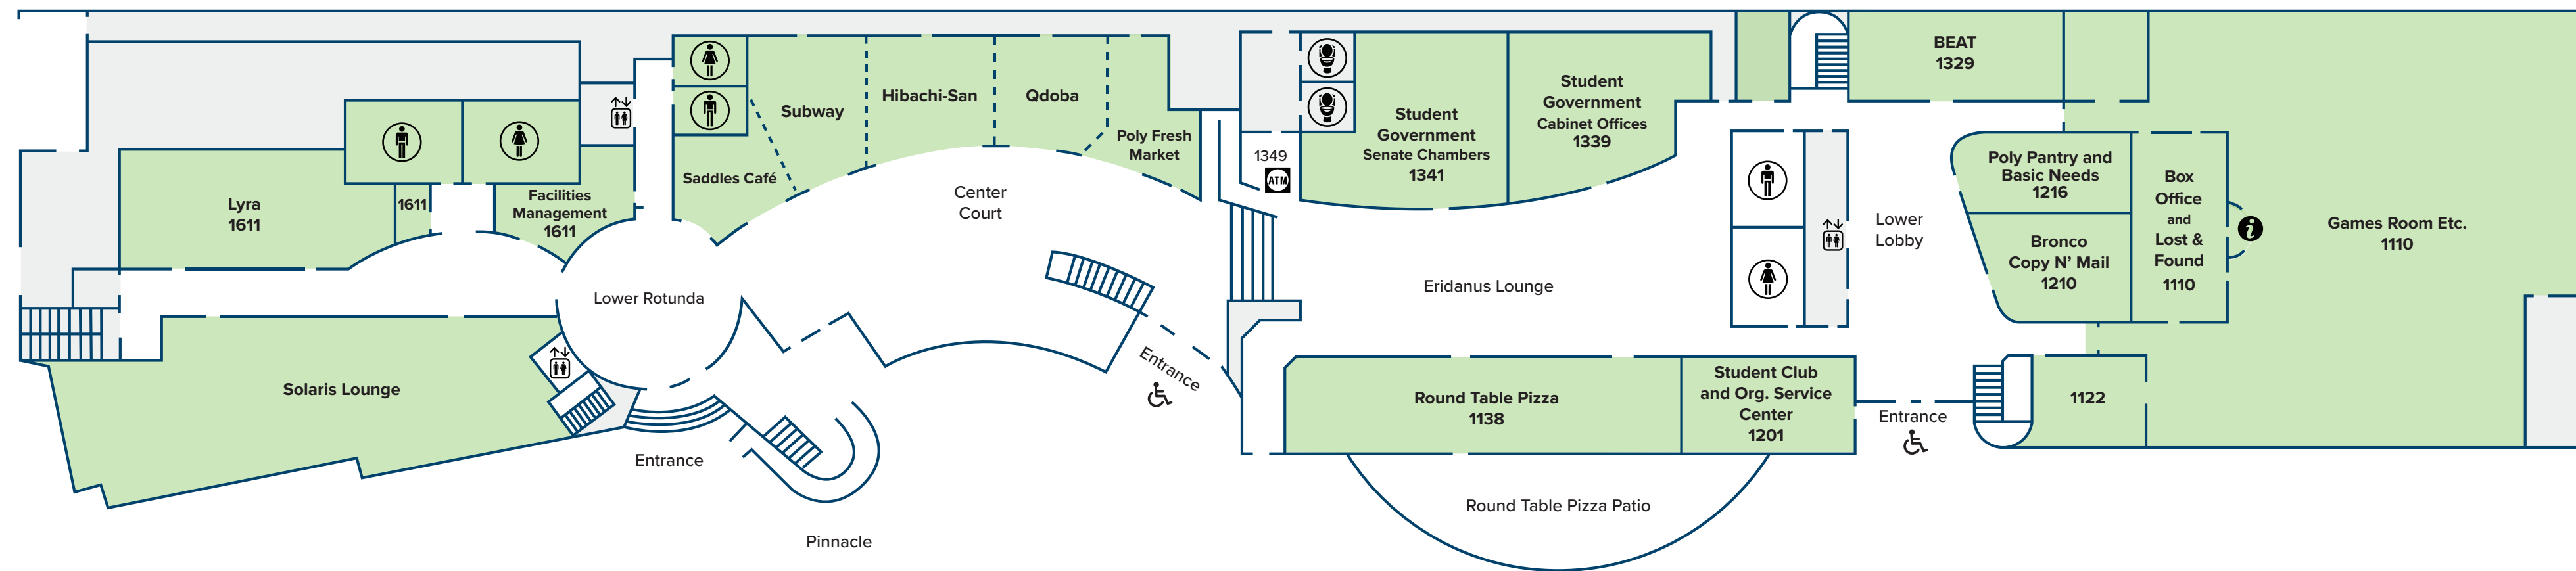

Bronco Student Center (Bldg. 35)

UPPER LEVEL

North →

LOWER LEVEL

- 
 Information
- 
 Handicap Entrance
- 
 Elevator
- 
 ATM
- 
 Gender Neutral Restroom
- 
 Women's Restroom
- 
 Men's Restroom