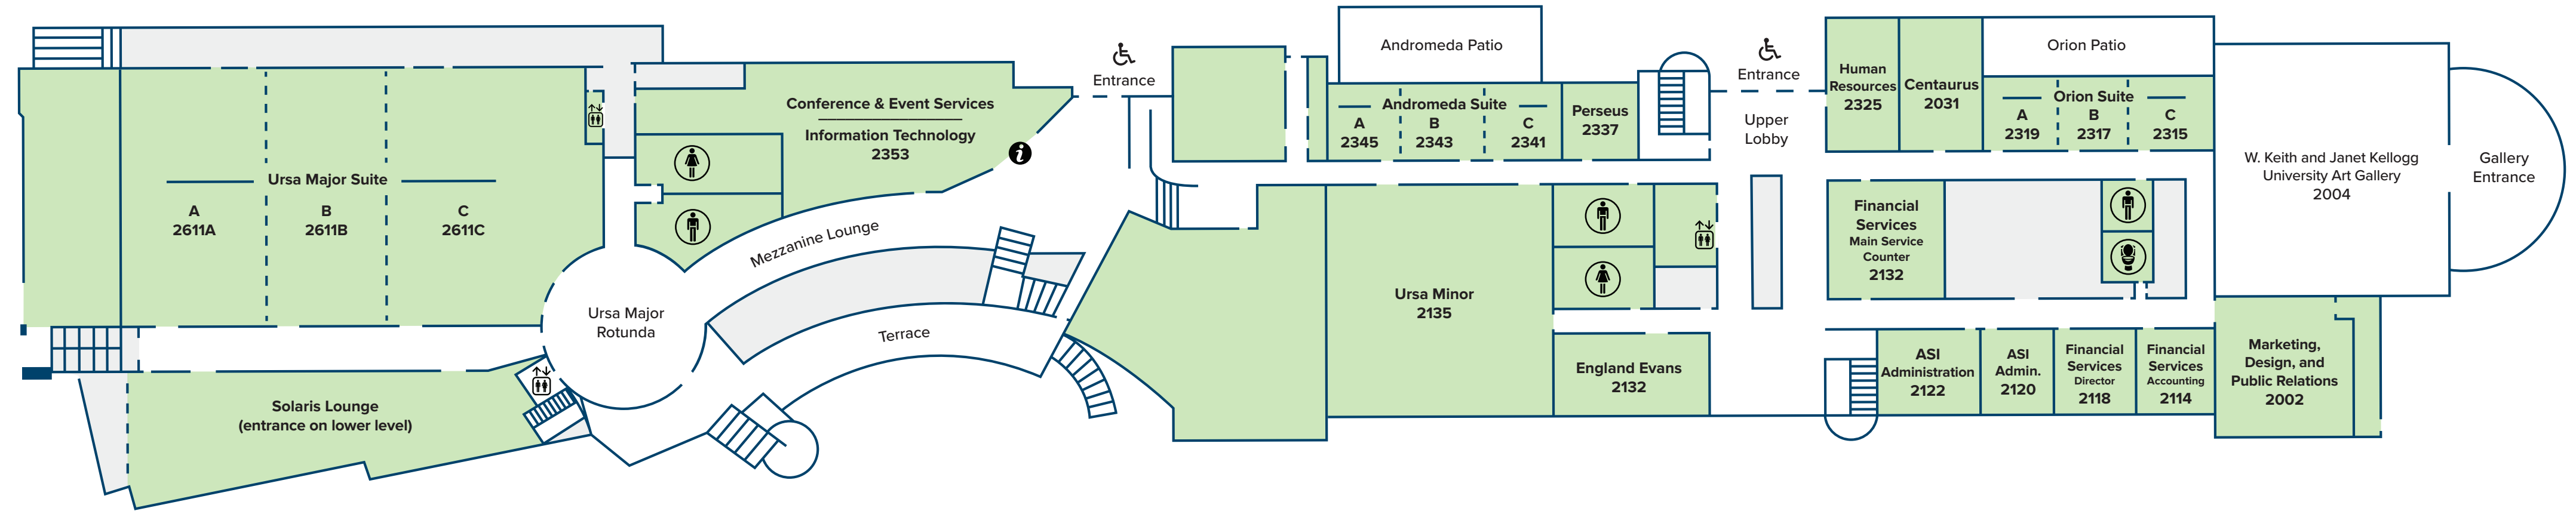

Bronco Student Center (Bldg. 35)

UPPER LEVEL

North →

LOWER LEVEL

- 
 Information
- 
 Handicap Entrance
- 
 Elevator
- 
 ATM
- 
 Gender Neutral Restroom
- 
 Women's Restroom
- 
 Men's Restroom